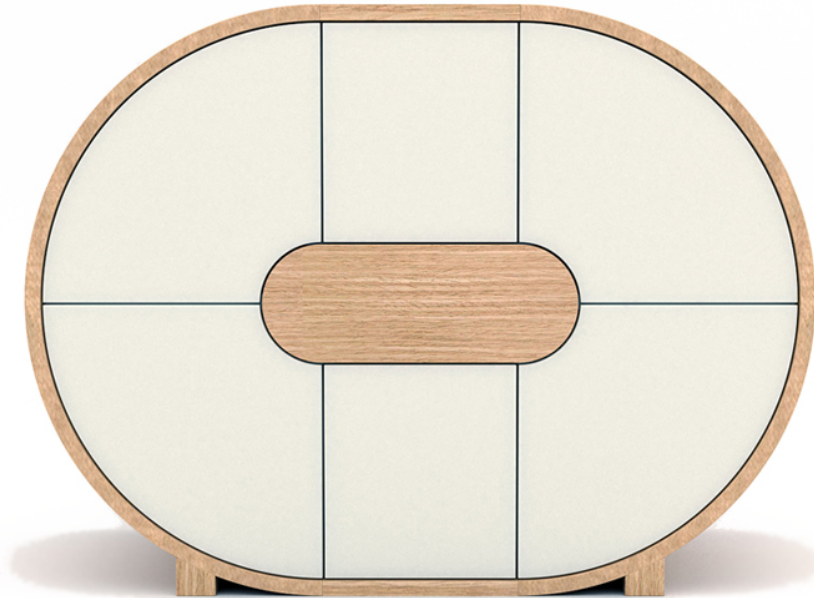

# ETHER

### ETHER Small Sideboard Code ETH006

The rounded silhouettes of the Ether collection brings forward the elemental beauty of basic geometry, while merging it with the warmth of natural wood and the elegance of its candid fabrics.